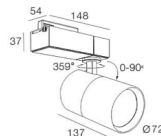

rozmer 16,28W

rozmer 42W

www.ddk-led.eu

ddk-LED
TECHNOLOGY SERVICES

business@ddk-led.eu