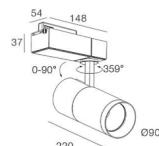

rozmer 42W

www.ddk-led.eu

ddk-LED
TECHNOLOGY SERVICES

business@ddk-led.eu