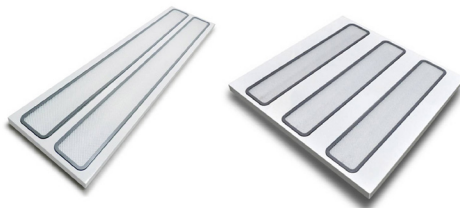

Features:

- Energy class A+ les/ldt on request
- Regular, dimmable, DALI
- 50% less energy consumption
- No UV flickering, Instant on/off
- UGR < 19 for office applications
- Supplied complete with accessories
- External high PF constant current LED driver
- Customized size, frame color, power consumption
- Recessed, recessed with spring & suspended mounting

Applications:

Type	Power +/-10%	Lumen +/- 9,3%	Color Temperature K	Dimensions mm
	(W)	(lm)		
DDK-GLP 300x600				
DDK-GLP300600LL22	22	1958 2024 2090	3000 4000 5000	295*595*27
DDK-GDP300600LL22		2156	6000	
DDK-GLP 600x600/620x620				
DDK-GLP600600LL32	32	2848	3000	595*595*27
DDK-GDP600600LL32		2944	4000	615*615*27
DDK-GLP620620LL32		3040	5000	
DDK-GDP620620LL32		3136	6000	
DDK-GLP600600LL42	42	3738	3000	595*595*27
DDK-GDP600600LL42		3864	4000	615*615*27
DDK-GLP620620LL42		3990	5000	
DDK-GDP620620LL42		4116	6000	
DDK-GLP 1200x300				
DDK-GLP1200300LL32	32	2944	3000	1195x295x27
DDK-GDP1200300LL32		3040	4000	
		3136	5000	
	42	3738	3000	1195x295x27
DDK-GLP1200300LL42		3864	4000	
DDK-GDP1200300LL42		3990	5000	
		4116	6000	
DDK-GLP 1200x600				
DDK-GLP1200600LL60	60	5240	3000	1195x595x27
DDK-GDP1200600LL60		5520	4000	
		5700	5000	
	83	5880	6000	
		7387	3000	1195x595x27
DDK-GLP1200600LL83		7636	4000	
DDK-GDP1200600LL83		7885	5000	
		8134	6000	

www.ddk-led.eu

ddk•LED
TECHNOLOGY SERVICES

business@ddk-led.eu